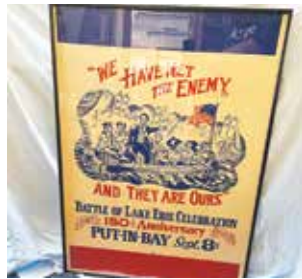

# 34

Case of 12 Different Wintage Lonz Wine Bottles.

*Donated by Steve & Alina Nemeč*

# 35

7 Glass Laboratory Bottles from Stone Lab on Gibraltar.

**36**

1963 Battle of Lake Erie  
Banner 150th Anniversary.

**37**

Hotel Victory Rocker.  
*From Woody Widmar*

**38**

Ben Richmond Print  
"Christmas at the Victory".